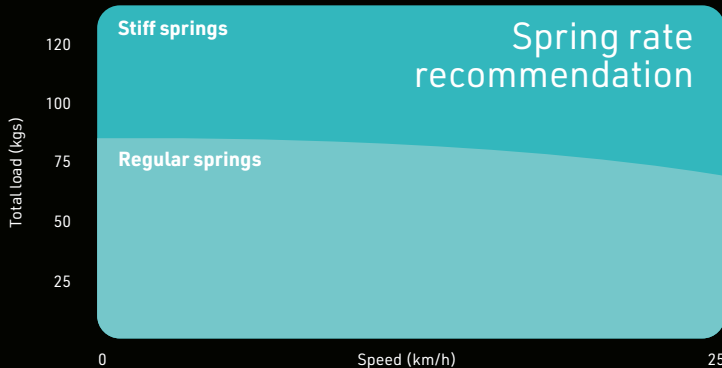

PRODUCT SPECIFICATION

Wheel size: 24" (507mm)

ETRTO number: 47-507 (24x1.75)

Axle bearing: 1/2" (12.7mm) and 12mm

Spring/loop materials: Ultra lightweight carbon fibre

Rim: Double-walled aluminium, black

Inner rim width: 16mm

Hub: Machined, black anodised aluminium

Bearing width at faces: 1.8" (45.8mm)

Wheel weight: 1.36kg (3lb)

NB Wheel weights without push rim, tyre, or axle

Maximum load (user and chair): 120kg (265lb)

Loopwheels Extreme is available in 2 spring strengths - **Regular Springs** and **Stiff Springs**. Use the chart above to estimate the most usual higher speed on the wheels and the fully-loaded weight of the chair.