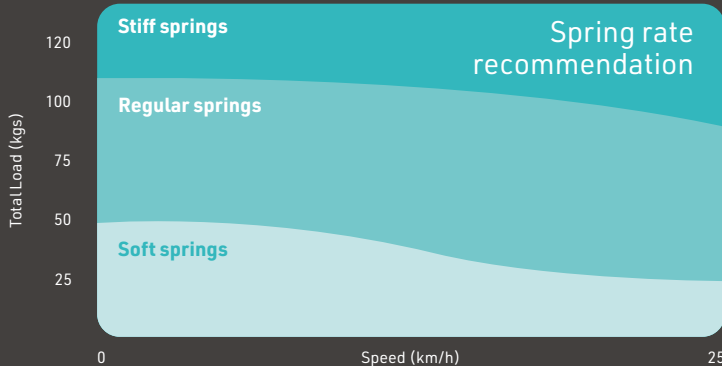

Loopwheels Urban is available in 3 spring strengths – **Soft springs**, **Regular springs** and **Stiff springs**. Use the chart above to estimate the most usual higher speed on the wheels and the fully-loaded weight of the chair.

Jelly Products Ltd

Unit 202 Boughton Industrial Estate North,
Newark, Nottinghamshire NG22 9LD
T: +44 (0) 1623 860909
E: info@loopwheels.com
W: loopwheels.com

To learn how Loopwheels can make the difference, visit loopwheels.com